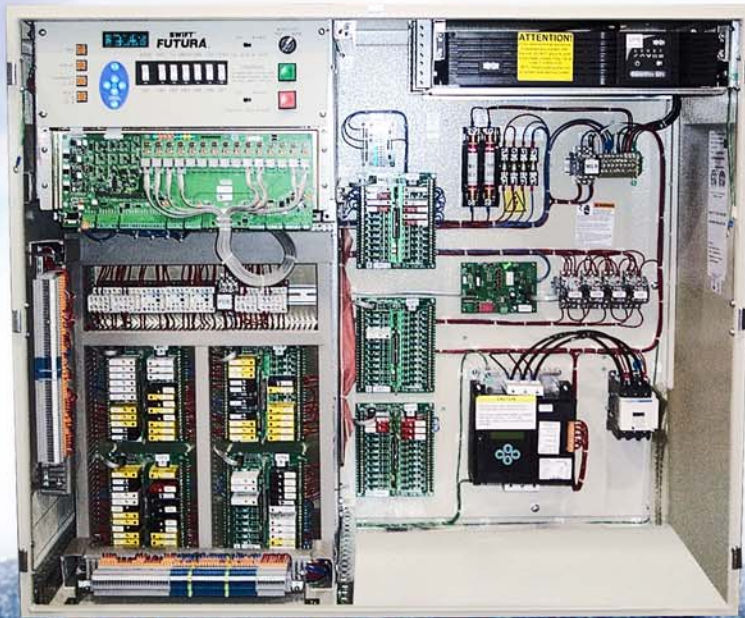

SWIFT® FUTURA™ The Highest Standard HYDRO

Integrated Diagnostic
KEYPAD & LCD

Solid Hydraulic Performance

FEATURES

- Outstanding performance for hydraulic applications
- Simplex or multi-car groups up to 8 cars
- Integrated group supervisory functions
- Compatible with REMON G2™ and CampusView monitoring systems
- Proven track record for performance and reliability
- Serial or discrete wiring to hall fixtures
- Intelligent serial communications reduce installation time and cost
- On-board diagnostics keypad & LCD
- Non-proprietary diagnostics & support
- Optional UPS battery lowering