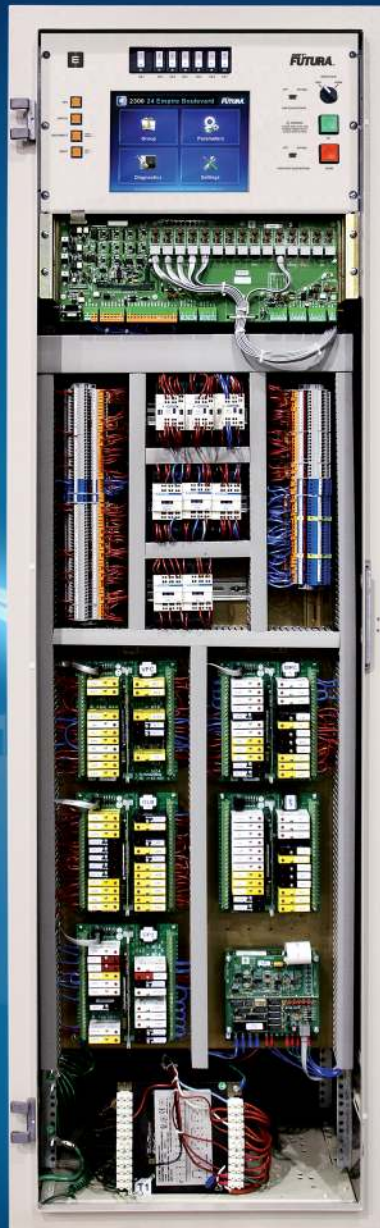

COMPUTERIZED ELEVATOR CONTROL CORP.
Moving People. Moving Business.

SINCE 1980

Destination Dispatch™

SWIFT
FUTURA

CAMPUS VIEW

REMON G2™

THE POWER OF TOUCH

The new SWIFT® Futura™ now has an integrated touch-screen for diagnostics, group and hoistway views, and parameter adjustment - eliminating the need to connect diagnostic tools. Upgrade lobbies and elevators with Destination Dispatch™ intelligent touch-screen dispatching, and remotely monitor elevators and more throughout multiple campuses from almost anywhere* using REMON G2™ and CampusView.